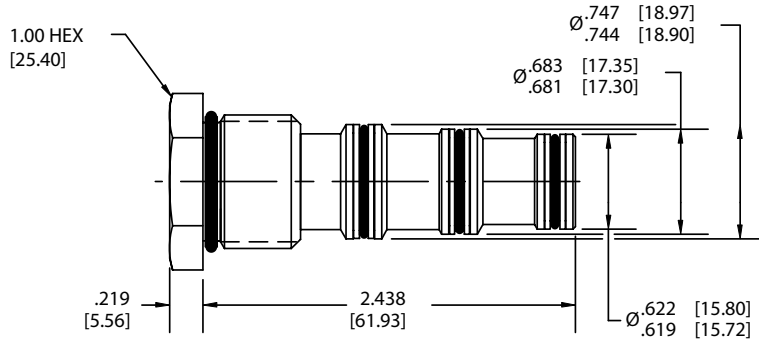

DELTA SERIES CAVITY PLUGS

NOTE: dimensions in brackets are millimeters

**2W 2P CAVITY PLUG
DE SERIES**

**3W 2P CAVITY PLUG
DF SERIES**

**4W 2P CAVITY PLUG
DG SERIES**

ORDERING INFORMATION

Standard Model Number

TWELVE SERIES CAVITY PLUGS

NOTE: dimensions in brackets are millimeters

ORDERING INFORMATION

Standard Model Number

2 Way	TT	00
3 Way	TU	V0
3 Way Short	TR	
4 Way	TV	

Options

- Standard Buna
- Standard Viton

W 29 / 12-2022