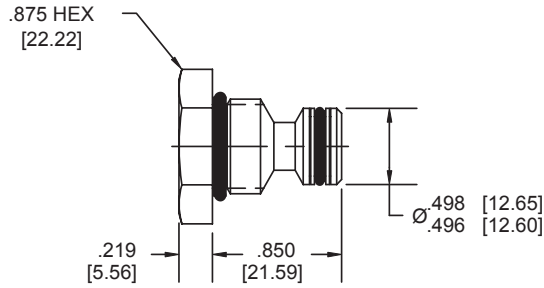

MINI SERIES CAVITY PLUGS

NOTE: dimensions in brackets are millimeters

**2W 2P CAVITY PLUG
MA SERIES**

**3W 2P CAVITY PLUG
MC SERIES**

**4W 2P CAVITY PLUG
MD SERIES**

ORDERING INFORMATION

Standard Model Number

2 Way
3 Way
4 Way

MA
MC
MD

00
V0

Options

Standard Buna
Standard Viton

WARNING: the specifications/application data shown in our catalogs and data sheets are intended only as a general guide for the product described (herein). Any specific application should not be undertaken without independent study, evaluation, and testing for suitability.

POWER SERIES CAVITY PLUGS

NOTE: dimensions in brackets are millimeters

**2W 2P CAVITY PLUG
PB SERIES**

**3W 2P CAVITY PLUG
PP SERIES**

**4W 2P CAVITY PLUG
PQ SERIES**

ORDERING INFORMATION

Standard Model Number

DELTA SERIES CAVITY PLUGS

NOTE: dimensions in brackets are millimeters

**2W 2P CAVITY PLUG
DE SERIES**

**3W 2P CAVITY PLUG
DF SERIES**

**4W 2P CAVITY PLUG
DG SERIES**

ORDERING INFORMATION

Standard Model Number