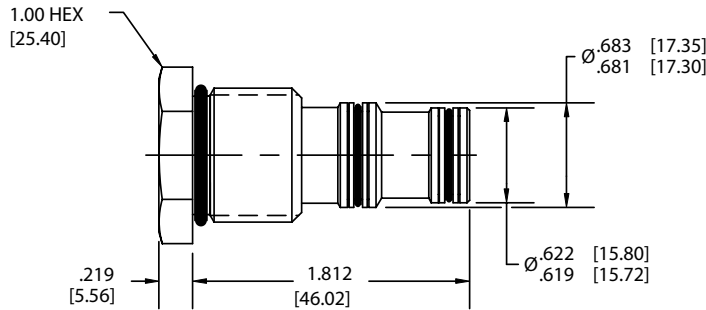

POWER SERIES CAVITY PLUGS

NOTE: dimensions in brackets are millimeters

**2W 2P CAVITY PLUG
PB SERIES**

**3W 2P CAVITY PLUG
PP SERIES**

**4W 2P CAVITY PLUG
PQ SERIES**

ORDERING INFORMATION

Standard Model Number

DELTA SERIES CAVITY PLUGS

NOTE: dimensions in brackets are millimeters

**2W 2P CAVITY PLUG
DE SERIES**

**3W 2P CAVITY PLUG
DF SERIES**

**4W 2P CAVITY PLUG
DG SERIES**

ORDERING INFORMATION

Standard Model Number