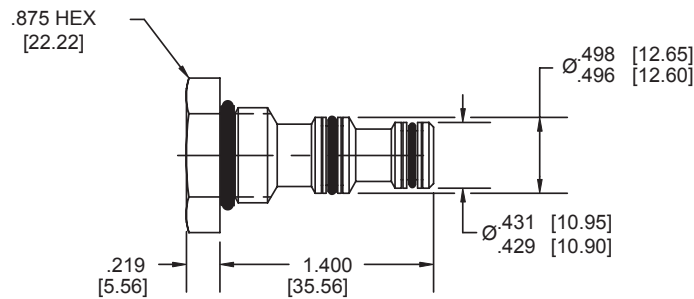

MINI SERIES CAVITY PLUGS

NOTE: dimensions in brackets are millimeters

**2W 2P CAVITY PLUG
MA SERIES**

**3W 2P CAVITY PLUG
MC SERIES**

**4W 2P CAVITY PLUG
MD SERIES**

ORDERING INFORMATION

Standard Model Number

2 Way
3 Way
4 Way

MA
MC
MD

00
V0

Options

Standard Buna
Standard Viton

WARNING: the specifications/application data shown in our catalogs and data sheets are intended only as a general guide for the product described (herein). Any specific application should not be undertaken without independent study, evaluation, and testing for suitability.

POWER SERIES CAVITY PLUGS

NOTE: dimensions in brackets are millimeters

**2W 2P CAVITY PLUG
PB SERIES**

**3W 2P CAVITY PLUG
PP SERIES**

**4W 2P CAVITY PLUG
PQ SERIES**

ORDERING INFORMATION

Standard Model Number

DELTA SERIES CAVITY PLUGS

NOTE: dimensions in brackets are millimeters

**2W 2P CAVITY PLUG
DE SERIES**

**3W 2P CAVITY PLUG
DF SERIES**

**4W 2P CAVITY PLUG
DG SERIES**

ORDERING INFORMATION

Standard Model Number