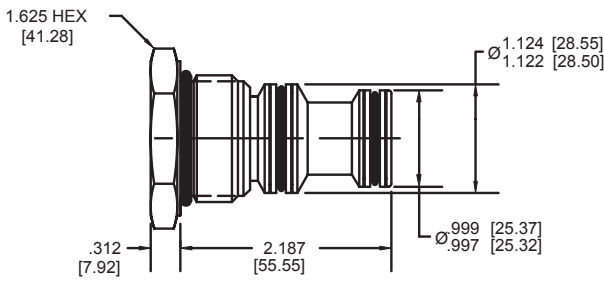

TWELVE SERIES CAVITY PLUGS

NOTE: dimensions in brackets are millimeters

ORDERING INFORMATION

Standard Model Number

2 Way	TT	00
3 Way	TU	V0
3 Way Short	TR	
4 Way	TV	

Options

- Standard Buna
- Standard Viton

W 29 / 12-2022

SIXTEEN SERIES CAVITY PLUGS
NOTE: dimensions in brackets are millimeters

**2W 2P CAVITY PLUG
SJ SERIES**

**3W 2P SHORT CAVITY PLUG
SL SERIES**

**4W 2P CAVITY PLUG
SM SERIES**

**3W 2P CAVITY PLUG
SK SERIES**