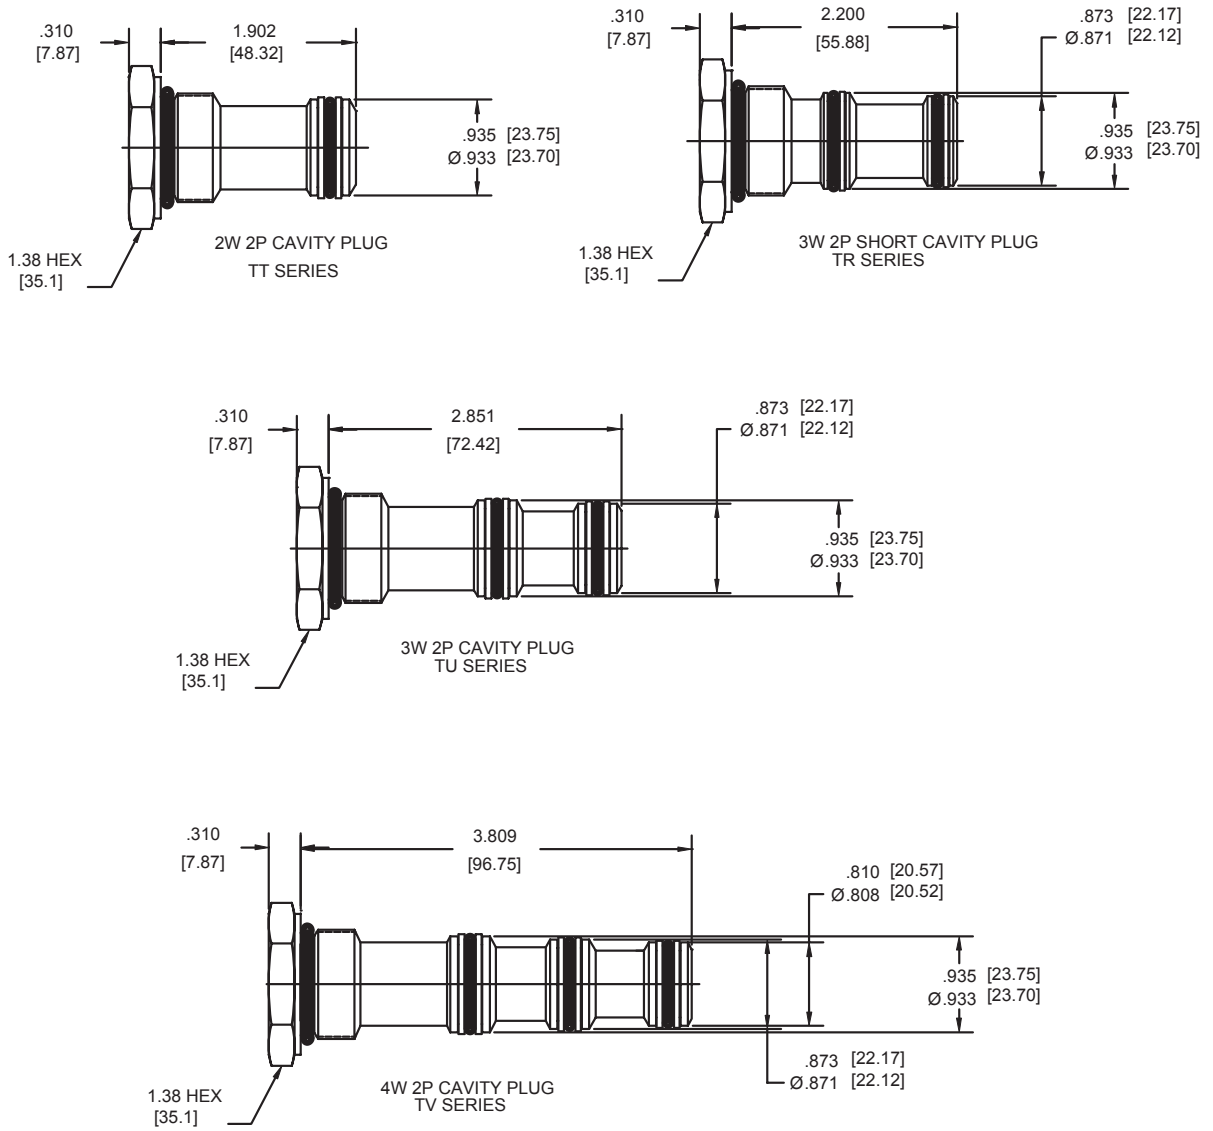

DELTA SERIES CAVITY PLUGS

NOTE: dimensions in brackets are millimeters

**2W 2P CAVITY PLUG
DE SERIES**

**3W 2P CAVITY PLUG
DF SERIES**

**4W 2P CAVITY PLUG
DG SERIES**

ORDERING INFORMATION

Standard Model Number

2 Way
3 Way
4 Way

DE
DF
DG

00
V0

Options

Standard Buna
Standard Viton

WARNING: the specifications/application data shown in our catalogs and data sheets are intended only as a general guide for the product described (herein). Any specific application should not be undertaken without independent study, evaluation, and testing for suitability.

TWELVE SERIES CAVITY PLUGS

NOTE: dimensions in brackets are millimeters

ORDERING INFORMATION

Standard Model Number

2 Way	TT	00
3 Way	TU	V0
3 Way Short	TR	
4 Way	TV	

Options

- Standard Buna
- Standard Viton

W 29 / 12-2022

SIXTEEN SERIES CAVITY PLUGS
NOTE: dimensions in brackets are millimeters

**2W 2P CAVITY PLUG
SJ SERIES**

**3W 2P SHORT CAVITY PLUG
SL SERIES**

**4W 2P CAVITY PLUG
SM SERIES**

**3W 2P CAVITY PLUG
SK SERIES**