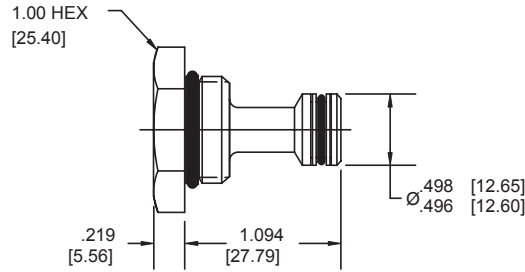

MINI SERIES CAVITY PLUGS

NOTE: dimensions in brackets are millimeters

**2W 2P CAVITY PLUG
MA SERIES**

**3W 2P CAVITY PLUG
MC SERIES**

**4W 2P CAVITY PLUG
MD SERIES**

ORDERING INFORMATION

Standard Model Number

2 Way
3 Way
4 Way

MA
MC
MD

00
V0

Options

Standard Buna
Standard Viton

WARNING: the specifications/application data shown in our catalogs and data sheets are intended only as a general guide for the product described (herein). Any specific application should not be undertaken without independent study, evaluation, and testing for suitability.

POWER SERIES CAVITY PLUGS

NOTE: dimensions in brackets are millimeters

**2W 2P CAVITY PLUG
PB SERIES**

**3W 2P CAVITY PLUG
PP SERIES**

**4W 2P CAVITY PLUG
PQ SERIES**

ORDERING INFORMATION

Standard Model Number

DELTA SERIES CAVITY PLUGS

NOTE: dimensions in brackets are millimeters

**2W 2P CAVITY PLUG
DE SERIES**

**3W 2P CAVITY PLUG
DF SERIES**

**4W 2P CAVITY PLUG
DG SERIES**

ORDERING INFORMATION

Standard Model Number