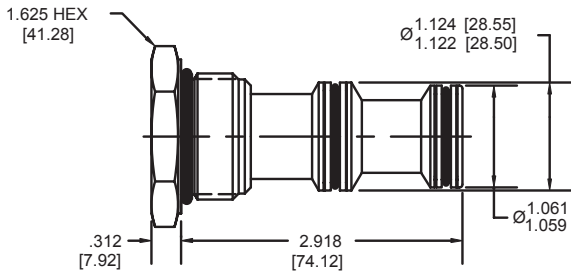

TWELVE SERIES CAVITY PLUGS

NOTE: dimensions in brackets are millimeters

ORDERING INFORMATION

Standard Model Number

2 Way	TT	00
3 Way	TU	V0
3 Way Short	TR	
4 Way	TV	

Options

- Standard Buna
- Standard Viton

W 29 / 12-2022

SIXTEEN SERIES CAVITY PLUGS
NOTE: dimensions in brackets are millimeters

**2W 2P CAVITY PLUG
SJ SERIES**

**3W 2P SHORT CAVITY PLUG
SL SERIES**

**4W 2P CAVITY PLUG
SM SERIES**

**3W 2P CAVITY PLUG
SK SERIES**