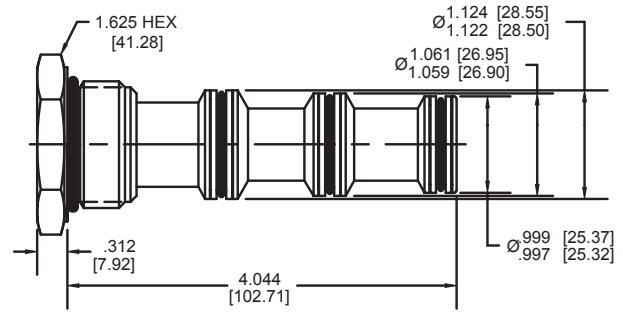

DELTA SERIES CAVITY PLUGS

NOTE: dimensions in brackets are millimeters

**2W 2P CAVITY PLUG
DE SERIES**

**3W 2P CAVITY PLUG
DF SERIES**

**4W 2P CAVITY PLUG
DG SERIES**

ORDERING INFORMATION

Standard Model Number

TWELVE SERIES CAVITY PLUGS

NOTE: dimensions in brackets are millimeters

ORDERING INFORMATION

Standard Model Number

2 Way	TT	00
3 Way	TU	V0
3 Way Short	TR	
4 Way	TV	

Options

- Standard Buna
- Standard Viton

W 29 / 12-2022

SIXTEEN SERIES CAVITY PLUGS
NOTE: dimensions in brackets are millimeters

**2W 2P CAVITY PLUG
SJ SERIES**

**3W 2P SHORT CAVITY PLUG
SL SERIES**

**4W 2P CAVITY PLUG
SM SERIES**

**3W 2P CAVITY PLUG
SK SERIES**