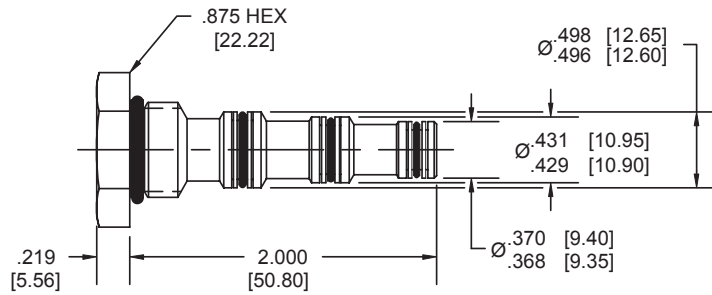

MINI SERIES CAVITY PLUGS

NOTE: dimensions in brackets are millimeters

**2W 2P CAVITY PLUG
MA SERIES**

**3W 2P CAVITY PLUG
MC SERIES**

**4W 2P CAVITY PLUG
MD SERIES**

ORDERING INFORMATION

Standard Model Number

2 Way
3 Way
4 Way

MA
MC
MD

00
V0

Options

Standard Buna
Standard Viton

WARNING: the specifications/application data shown in our catalogs and data sheets are intended only as a general guide for the product described (herein). Any specific application should not be undertaken without independent study, evaluation, and testing for suitability.

POWER SERIES CAVITY PLUGS

NOTE: dimensions in brackets are millimeters

**2W 2P CAVITY PLUG
PB SERIES**

**3W 2P CAVITY PLUG
PP SERIES**

**4W 2P CAVITY PLUG
PQ SERIES**

ORDERING INFORMATION

Standard Model Number

DELTA SERIES CAVITY PLUGS

NOTE: dimensions in brackets are millimeters

**2W 2P CAVITY PLUG
DE SERIES**

**3W 2P CAVITY PLUG
DF SERIES**

**4W 2P CAVITY PLUG
DG SERIES**

ORDERING INFORMATION

Standard Model Number