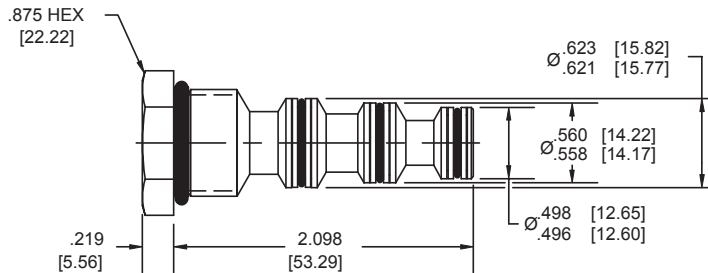

POWER SERIES CAVITY PLUGS

NOTE: dimensions in brackets are millimeters

**2W 2P CAVITY PLUG
PB SERIES**

**3W 2P CAVITY PLUG
PP SERIES**

**4W 2P CAVITY PLUG
PQ SERIES**

ORDERING INFORMATION

Standard Model Number

DELTA SERIES CAVITY PLUGS

NOTE: dimensions in brackets are millimeters

**2W 2P CAVITY PLUG
DE SERIES**

**3W 2P CAVITY PLUG
DF SERIES**

**4W 2P CAVITY PLUG
DG SERIES**

ORDERING INFORMATION

Standard Model Number