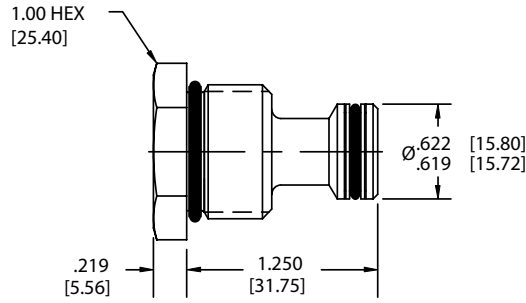

POWER SERIES CAVITY PLUGS

NOTE: dimensions in brackets are millimeters

**2W 2P CAVITY PLUG
PB SERIES**

**3W 2P CAVITY PLUG
PP SERIES**

**4W 2P CAVITY PLUG
PQ SERIES**

ORDERING INFORMATION

Standard Model Number

DELTA SERIES CAVITY PLUGS

NOTE: dimensions in brackets are millimeters

**2W 2P CAVITY PLUG
DE SERIES**

**3W 2P CAVITY PLUG
DF SERIES**

**4W 2P CAVITY PLUG
DG SERIES**

ORDERING INFORMATION

Standard Model Number