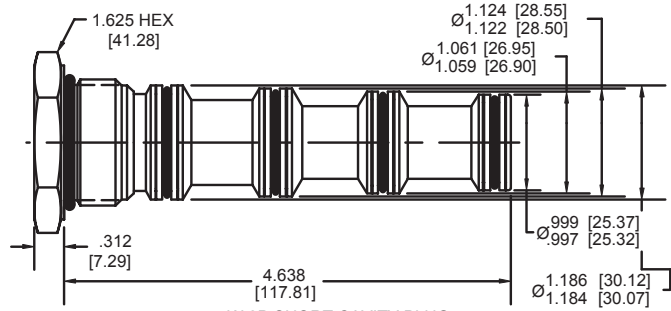

DELTA SERIES CAVITY PLUGS

NOTE: dimensions in brackets are millimeters

**2W 2P CAVITY PLUG
DE SERIES**

**3W 2P CAVITY PLUG
DF SERIES**

**4W 2P CAVITY PLUG
DG SERIES**

ORDERING INFORMATION

Standard Model Number

TWELVE SERIES CAVITY PLUGS

NOTE: dimensions in brackets are millimeters

ORDERING INFORMATION

Standard Model Number

2 Way	TT	00
3 Way	TU	V0
3 Way Short	TR	
4 Way	TV	

Options

- Standard Buna
- Standard Viton

W 29 / 12-2022

SIXTEEN SERIES CAVITY PLUGS
NOTE: dimensions in brackets are millimeters

**2W 2P CAVITY PLUG
SJ SERIES**

**3W 2P SHORT CAVITY PLUG
SL SERIES**

**4W 2P CAVITY PLUG
SM SERIES**

**3W 2P CAVITY PLUG
SK SERIES**