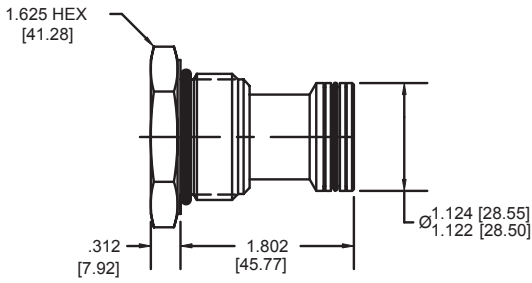

SIXTEEN SERIES CAVITY PLUGS

NOTE: dimensions in brackets are millimeters

**2W 2P CAVITY PLUG
SJ SERIES**