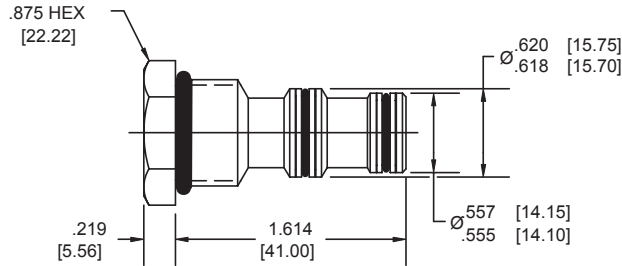

MINI SERIES CAVITY PLUGS

NOTE: dimensions in brackets are millimeters

**2W 2P CAVITY PLUG
MA SERIES**

**3W 2P CAVITY PLUG
MC SERIES**

**4W 2P CAVITY PLUG
MD SERIES**

ORDERING INFORMATION

Standard Model Number

2 Way
3 Way
4 Way

MA
MC
MD

00
V0

Options

Standard Buna
Standard Viton

WARNING: the specifications/application data shown in our catalogs and data sheets are intended only as a general guide for the product described (herein). Any specific application should not be undertaken without independent study, evaluation, and testing for suitability.

POWER SERIES CAVITY PLUGS

NOTE: dimensions in brackets are millimeters

**2W 2P CAVITY PLUG
PB SERIES**

**3W 2P CAVITY PLUG
PP SERIES**

**4W 2P CAVITY PLUG
PQ SERIES**

ORDERING INFORMATION

Standard Model Number

DELTA SERIES CAVITY PLUGS

NOTE: dimensions in brackets are millimeters

**2W 2P CAVITY PLUG
DE SERIES**

**3W 2P CAVITY PLUG
DF SERIES**

**4W 2P CAVITY PLUG
DG SERIES**

ORDERING INFORMATION

Standard Model Number